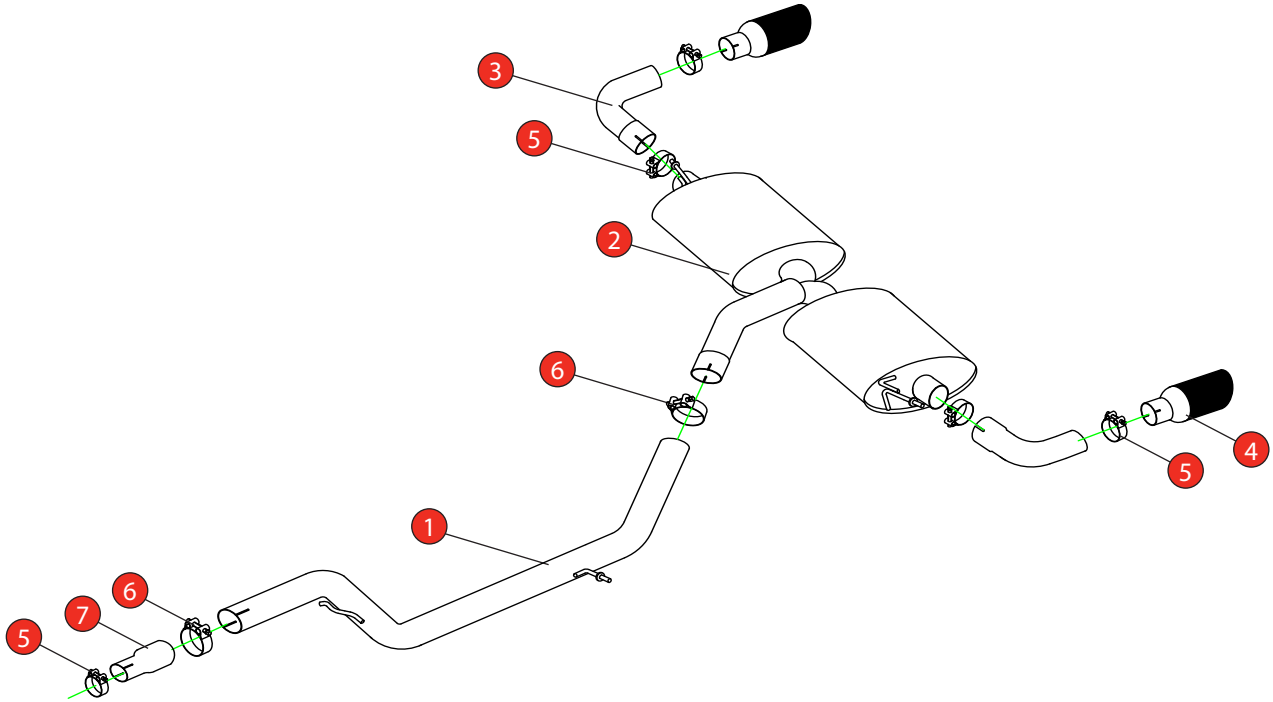

<b>Car</b>	Volkswagen Golf 6 GTi & Edition 35	<b>Part No.</b>	SVWS036CF
<b>Year</b>	2009-2013	<b>Fit Kits</b>	270FK
<b>Notes</b>	Where not supplied use original fittings	<b>Features</b>	Pipe Diameter:- 76mm

Estimated Fitting Time: 60 Minutes

NO.	PART NO.	DESCRIPTION	QTY
1	590VW	Non-resonated Centre Section	1
2	747VW	Rear Silencer	1
3	691BM	Trim Connecting Pipe	2
4	Z023.10159	Ø100mm Carbon Fibre Ascari Trim	2
<b>Fit Kit</b>			
5	Z016.10064	63-68mm H/D Clamp	5
6	Z016.10062	76.2mm H/D Clamp	2
7	AD46	Adaptor (USE TO FIT TO O.E SYSTEM)	1

E-MARK	N/A
DATE	24/03/2022
ISSUE	01
AUTHORISED	S Shipley

**NOTE:** ENSURE SCORPION SYSTEM IS CLEAR OF MOVING PARTS AND ALL ORIGINAL FUNCTIONS WORK CORRECTLY.

STAY CONNECTED TO RED POWER.